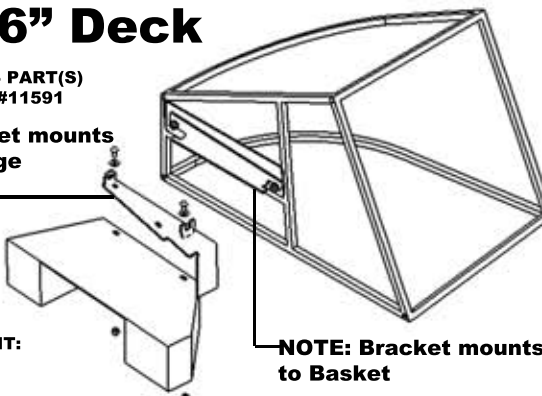

HARDWARE KIT:
#11903

NOTE: Bracket mounts
to Basket

#11752

#11589 Snapper Pro SW-20 36" Deck

INCLUDES PART(S)
#11590 #11591

NOTE: Deck Bracket mounts to deck at discharge

HARDWARE KIT:
#11592

NOTE: Bracket mounts
to Basket

#11593 Snapper Pro SW-30 48" Deck

INCLUDES PART(S)
#11591 #11594

NOTE: Deck Bracket mounts to deck at discharge

HARDWARE KIT:
#11592

NOTE: Bracket mounts
to Basket

#11893 World Lawn & Encore 52" Stand on Rider