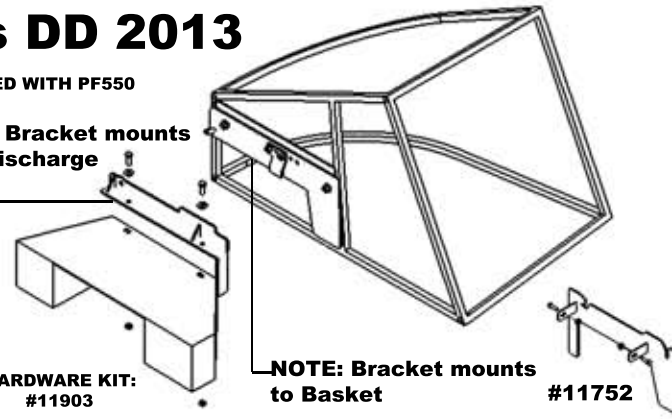

INCLUDES PART(S)
#11584-1 #11584-2

NOTE: Deck Bracket
mounts to deck at
discharge

HARDWARE KIT:
#11592

NOTE: Bracket mounts
to Basket

#11588 Ferris DD 2013

USED WITH PF550

NOTE: Deck Bracket mounts to deck at discharge