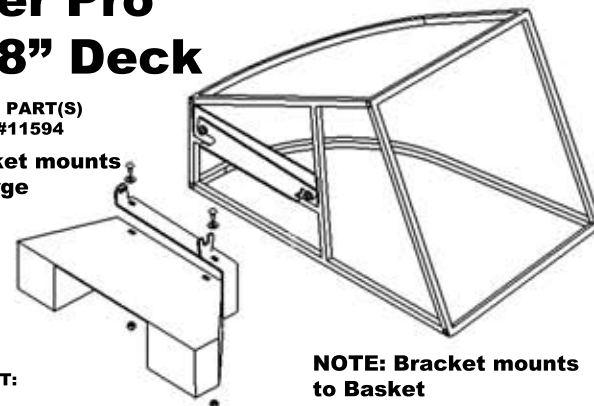

HARDWARE KIT:
#11903

NOTE: Bracket mounts
to Basket

#11752

#11589 Snapper Pro SW-20 36" Deck

INCLUDES PART(S)
#11590 #11591

NOTE: Deck Bracket mounts to deck at discharge

HARDWARE KIT:
#11592

NOTE: Bracket mounts
to Basket

#11593 Snapper Pro SW-30 48" Deck

INCLUDES PART(S)
#11591 #11594

NOTE: Deck Bracket mounts to deck at discharge

HARDWARE KIT:
#11592

NOTE: Bracket mounts
to Basket

#11893 World Lawn & Encore 52" Stand on Rider