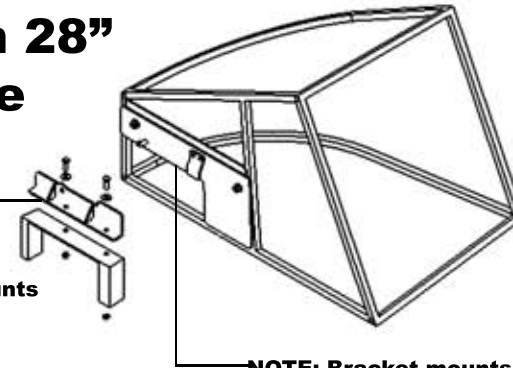

#11418 Big Dog

INCLUDES PART(S)
#11415 #11416 #11417

NOTE: Deck Bracket mounts to deck at discharge

USES HARDWARE KIT:
11592

NOTE: Bracket & Baffle
mount to Basket

#11423 BobCat

INCLUDES PART(S)
#11417 #11422

USES SPECIAL FLANGE
NUT INCLUDED WITH
GRASS CATCHER
#11714

NOTE: Bracket & Baffle
mount to Basket

#11744

#11582 World Lawn 36"

INCLUDES PART(S)
#11582-1 #11582-2

HARDWARE KIT:
#11587

NOTE: Deck Bracket
mounts to deck

#11583 World Lawn 28" Old Style

INCLUDES PART(S)
#11583-1 #11583-2
USED WITH #11896

NOTE: Deck Bracket mounts to deck at discharge

HARDWARE KIT:
#11903

NOTE: Bracket mounts to Basket

#11584 Snapper Pro SW-30 52" Deck