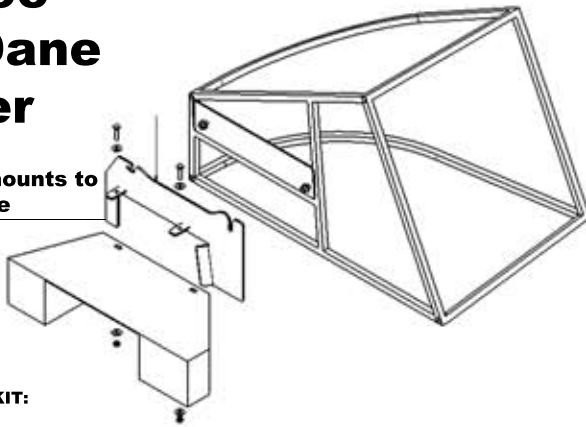

#11895

Great Dane Surfer

NOTE: Bracket mounts to deck at discharge

HARDWARE KIT:
#11873