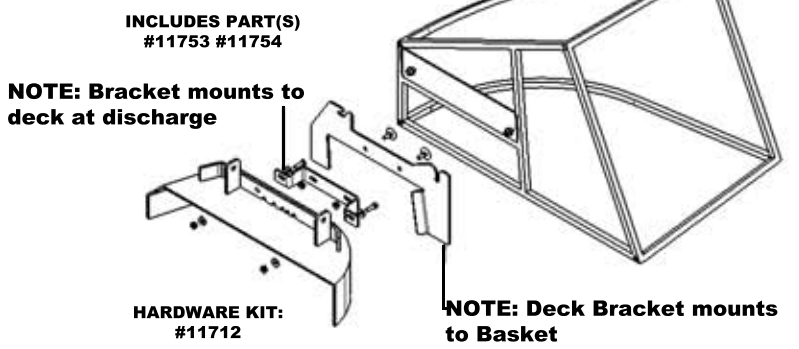

#11896 World Lawn 28"

#11999 PF550

#11718 Trimstar 52"

#11749 Ferris 36" Hydro Cut

#11755 Scag Advantage

#11759 Scag Velocity

#11869 Hustler Trimstar 48

#11881