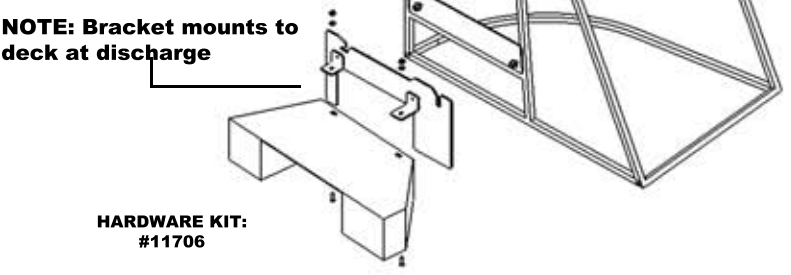

#11896 World Lawn 28"

#11999 PF550

#11718 Trimstar 52"

#11749 Ferris 36" Hydro Cut

#11755 Scag Advantage

#11759 Scag Velocity

#11869 Hustler Trimstar 48

#11881