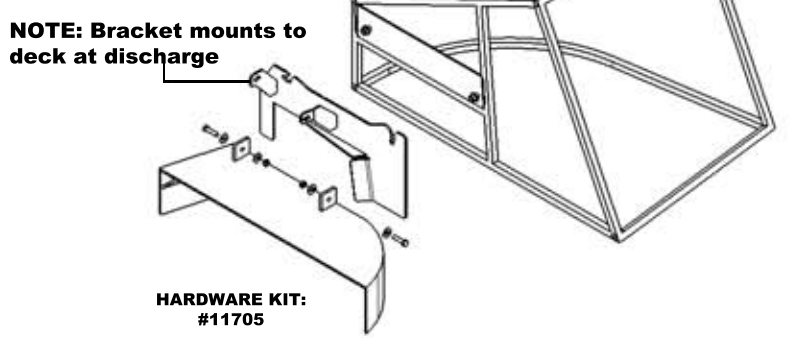

#11896 World Lawn 28"

#11999 PF550

#11718 Trimstar 52"

#11749 Ferris 36" Hydro Cut

#11755 Scag Advantage

#11759 Scag Velocity

#11869 Hustler Trimstar 48

#11881