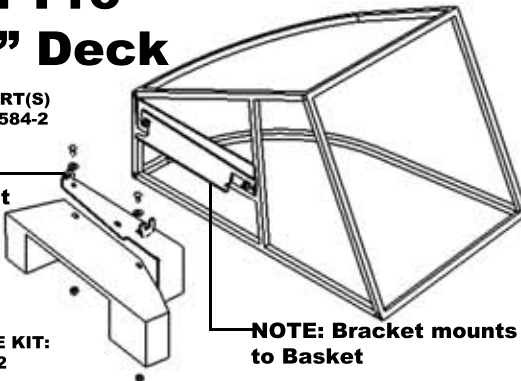

#11584 Snapper Pro SW-30 52" Deck

INCLUDES PART(S)
#11584-1 #11584-2

NOTE: Deck Bracket
mounts to deck at
discharge

HARDWARE KIT:
#11592

NOTE: Bracket mounts
to Basket