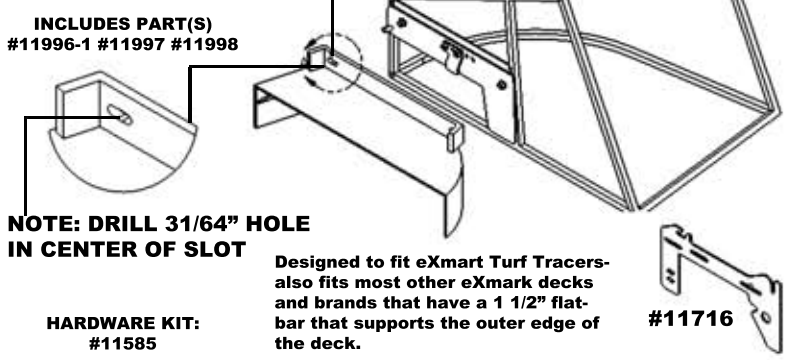

#11999 PF550