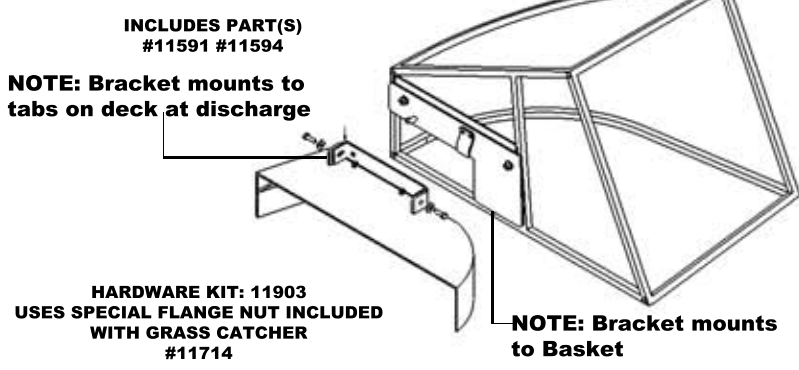

#11896 World Lawn 28"