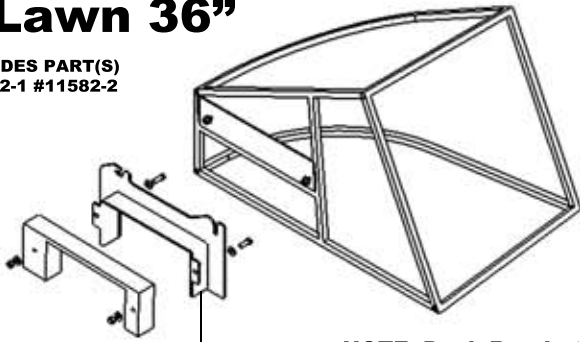

#11418 Big Dog

INCLUDES PART(S)
#11415 #11416 #11417

NOTE: Deck Bracket mounts to deck at discharge

USES HARDWARE KIT:
11592

NOTE: Bracket & Baffle
mount to Basket

#11423 BobCat

INCLUDES PART(S)
#11417 #11422

USES SPECIAL FLANGE
NUT INCLUDED WITH
GRASS CATCHER
#11714

NOTE: Bracket & Baffle
mount to Basket

#11744

#11582 World Lawn 36"

INCLUDES PART(S)
#11582-1 #11582-2

HARDWARE KIT:
#11587

NOTE: Deck Bracket
mounts to deck

#11583 World Lawn 28" Old Style

INCLUDES PART(S)
#11583-1 #11583-2
USED WITH #11896

NOTE: Deck Bracket mounts to deck at discharge

HARDWARE KIT:
#11903

NOTE: Bracket mounts to Basket

#11584 Snapper Pro SW-30 52" Deck