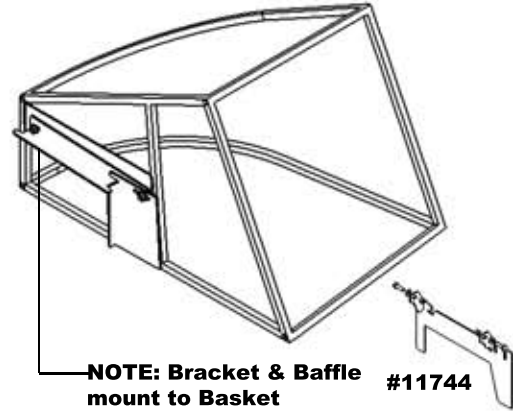

#11418 Big Dog

INCLUDES PART(S)
#11415 #11416 #11417

NOTE: Deck Bracket mounts to deck at discharge

USES HARDWARE KIT:
11592

NOTE: Bracket & Baffle
mount to Basket

#11423 BobCat

INCLUDES PART(S)
#11417 #11422

USES SPECIAL FLANGE
NUT INCLUDED WITH
GRASS CATCHER
#11714

NOTE: Bracket & Baffle
mount to Basket

#11744

#11582 World Lawn 36"

INCLUDES PART(S)
#11582-1 #11582-2

HARDWARE KIT:
#11587

NOTE: Deck Bracket
mounts to deck

#11583 World Lawn 28" Old Style

INCLUDES PART(S)
#11583-1 #11583-2
USED WITH #11896

NOTE: Deck Bracket mounts to deck at discharge

HARDWARE KIT:
#11903

NOTE: Bracket mounts to Basket

#11584 Snapper Pro SW-30 52" Deck