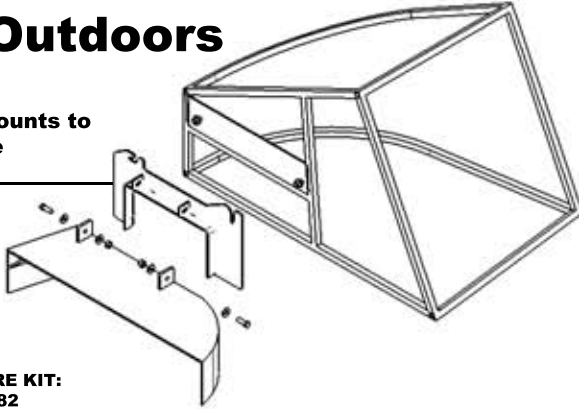

#11881

Better Outdoors

NOTE: Bracket mounts to deck at discharge

HARDWARE KIT:
#11882