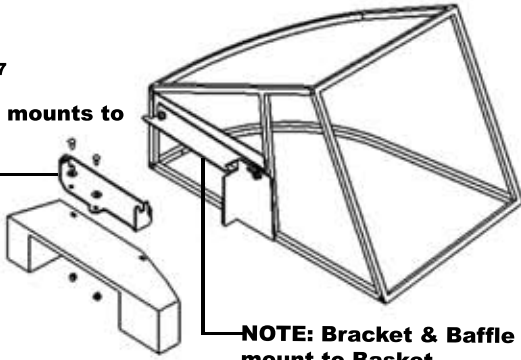

#11418 Big Dog

INCLUDES PART(S)
#11415 #11416 #11417

NOTE: Deck Bracket mounts to deck at discharge

USES HARDWARE KIT:
11592

NOTE: Bracket & Baffle
mount to Basket

#11423 BobCat

INCLUDES PART(S)
#11417 #11422

USES SPECIAL FLANGE
NUT INCLUDED WITH
GRASS CATCHER
#11714

NOTE: Bracket & Baffle
mount to Basket

#11744

#11582 World Lawn 36"

INCLUDES PART(S)
#11582-1 #11582-2

HARDWARE KIT:
#11587

NOTE: Deck Bracket
mounts to deck