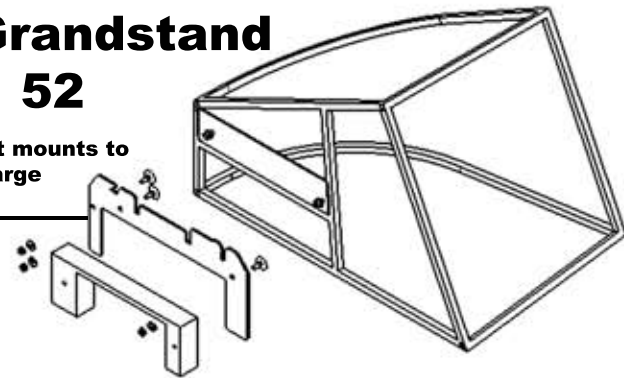

Great Dane Surfer

NOTE: Bracket mounts to deck at discharge

HARDWARE KIT:
#11873

#11898

Toro Grandstand 52

NOTE: Bracket mounts to deck at discharge

HARDWARE KIT:
#11897

#11902