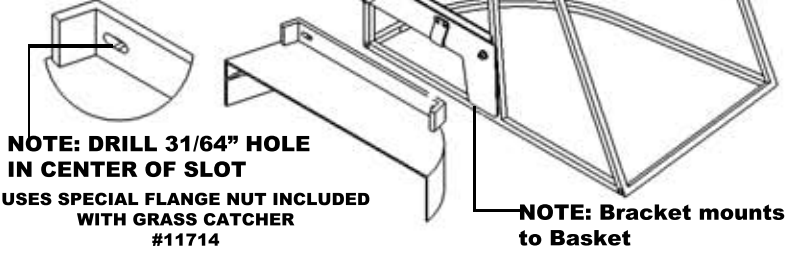

#11593 Snapper Pro SW-30 48" Deck

INCLUDES PART(S)
#11591 #11594

NOTE: Deck Bracket mounts to deck at discharge

HARDWARE KIT:
#11592

NOTE: Bracket mounts
to Basket

#11893 World Lawn & Encore 52" Stand on Rider