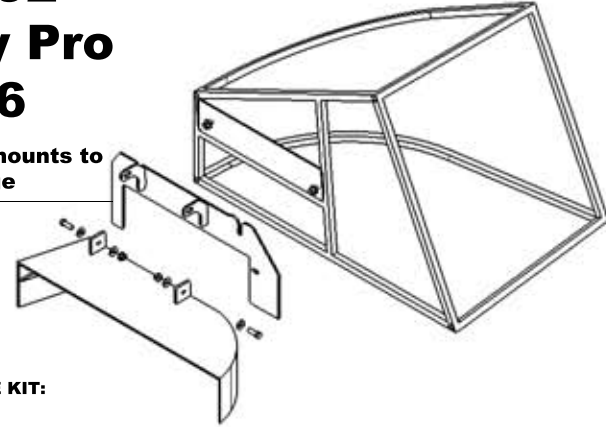

Better Outdoors

NOTE: Bracket mounts to deck at discharge

HARDWARE KIT:
#11882

#11892

Gravelly Pro 1336

NOTE: Bracket mounts to deck at discharge

HARDWARE KIT:
#11891

#11895