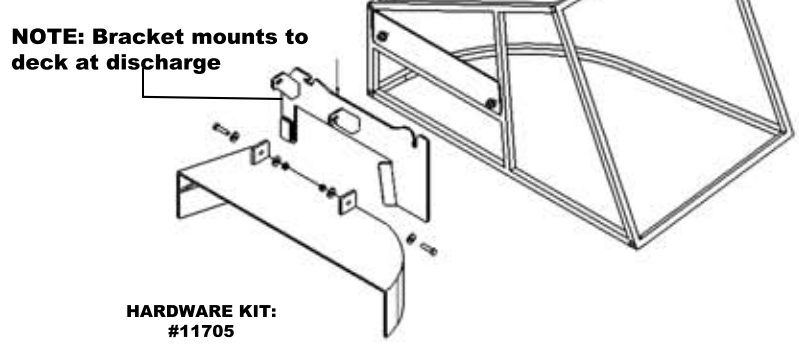

#11718 Trimstar 52"